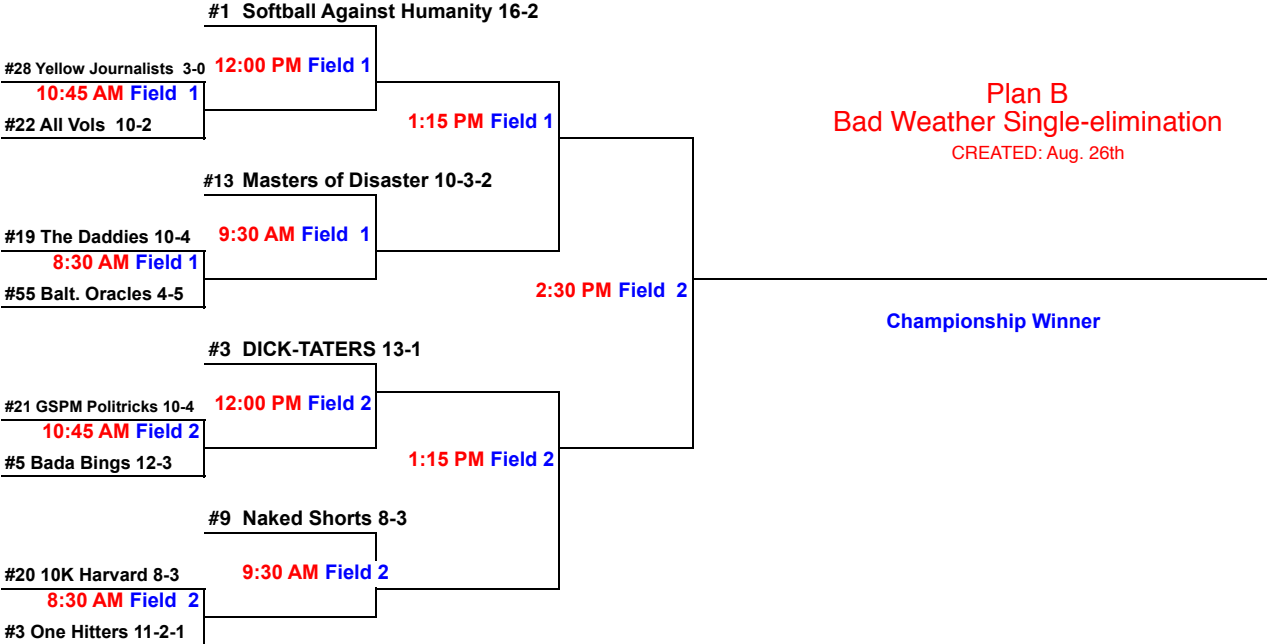

Congressional Softball League 36th Tournament (2014)

Tie-Breaker

PLAY-IN ELITE EIGHT FINAL FOUR

Teams will pay a one-time \$25 umpire's fee before their first game.

Plan B
Bad Weather Single-elimination
CREATED: Aug. 26th